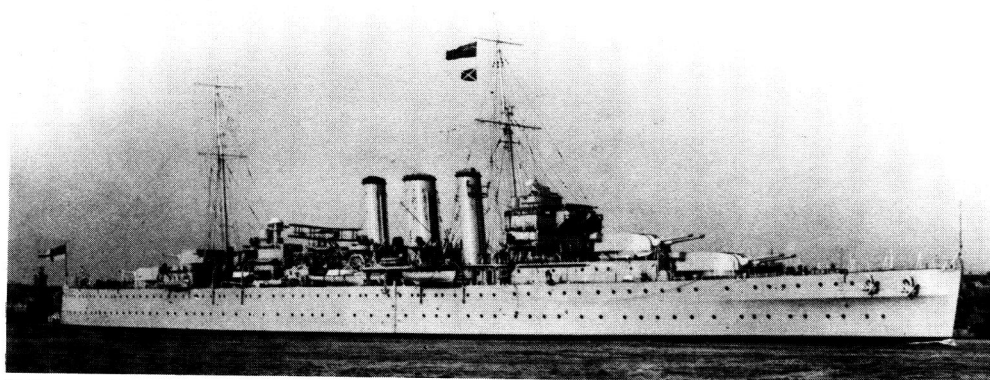

The South African Naval historical Record in-

clude the following description of the 28 South Africans serving in HMS Neptune written by the Commanding Officer Capt R.C. O'Conor RN:

'They will prove a real asset to the ship. Their general smartness and intelligence has on more than one occasion put to shame young active service ratings. All are good 'mixers'. It has been a great surprise to all of us to observe how quickly they adapted themselves to what must be for them a very different life. I have been very favourably impressed by their high standard of conduct and general ability.'

\*Cdr W.M. Bisset is SSO SA Naval Museums.

***HMS Neptune, a Leander class cruiser mined off Libya on 19 December 1941. 18 South Africans were lost.***

***HMS Dorsetshire, a Norfolk class cruiser. On 27 May 1941 the Dorsetshire helped to sink the Bismarck.***