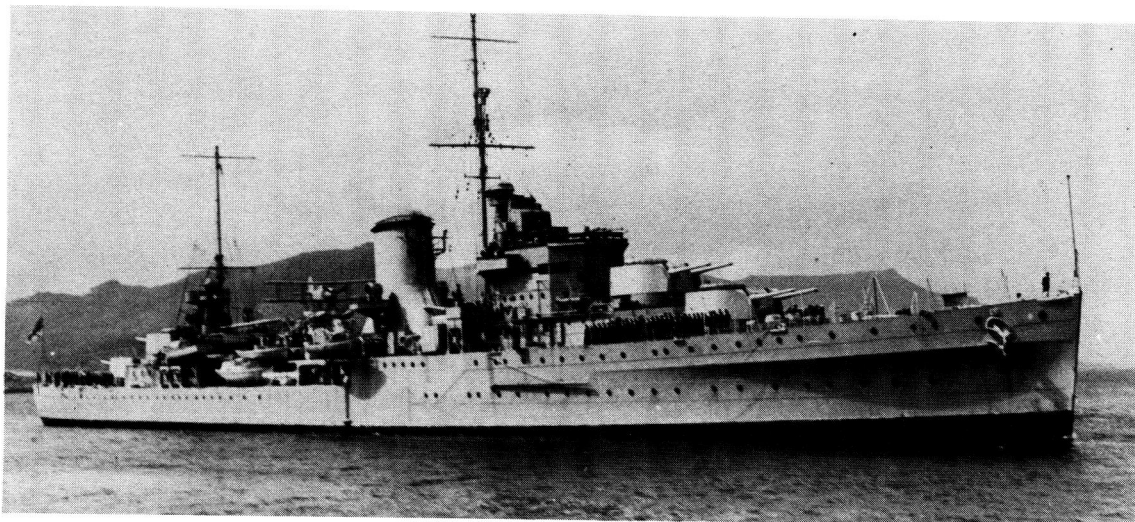

# **SOUTH AFRICAN NAVAL PERSONNEL SECONDED TO THE ROYAL NAVY 1940–1942**

by **Cdr W.M. Bisset\***

Statistics of South African naval personnel seconded to the Royal Navy between December 1943 and September 1945 have been published in Annexure B to an article in *Militaria* 12/1 1982. Since then I have traced similar statistics in the SADF Archives for June 1940 and June 1941. To these I have added details extracted from the Navy Lists for August 1941 and August 1942.

The South African Naval historical Record in-

clude the following description of the 28 South Africans serving in HMS Neptune written by the Commanding Officer Capt R.C. O'Conor RN:

'They will prove a real asset to the ship. Their general smartness and intelligence has on more than one occasion put to shame young active service ratings. All are good 'mixers'. It has been a great surprise to all of us to observe how quickly they adapted themselves to what must be for them a very different life. I have been very favourably impressed by their high standard of conduct and general ability.'

\*Cdr W.M. Bisset is SSO SA Naval Museums.

***HMS Neptune, a Leander class cruiser mined off Libya on 19 December 1941. 18 South Africans were lost.***

***HMS Dorsetshire, a Norfolk class cruiser. On 27 May 1941 the Dorsetshire helped to sink the Bismarck.***